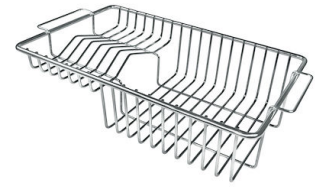

**White bowl**  
8153 100

**Black grid**  
8100 617

**Black grid**  
8100 651

**Graters kit with ring-holder and  
food collection tray**  
8159 101

\* only in combination with the accessory  
8644 101

**Iroko-wood sliding chopping board  
with stainless steel colander**  
8644 044

**Stainless steel perforated tray**

8151 000

\* only in combination with the accessory  
8644 101

**Stainless steel perforated tray PVD  
Gold**

8151 009

\* only in combination with the accessory  
8644 101