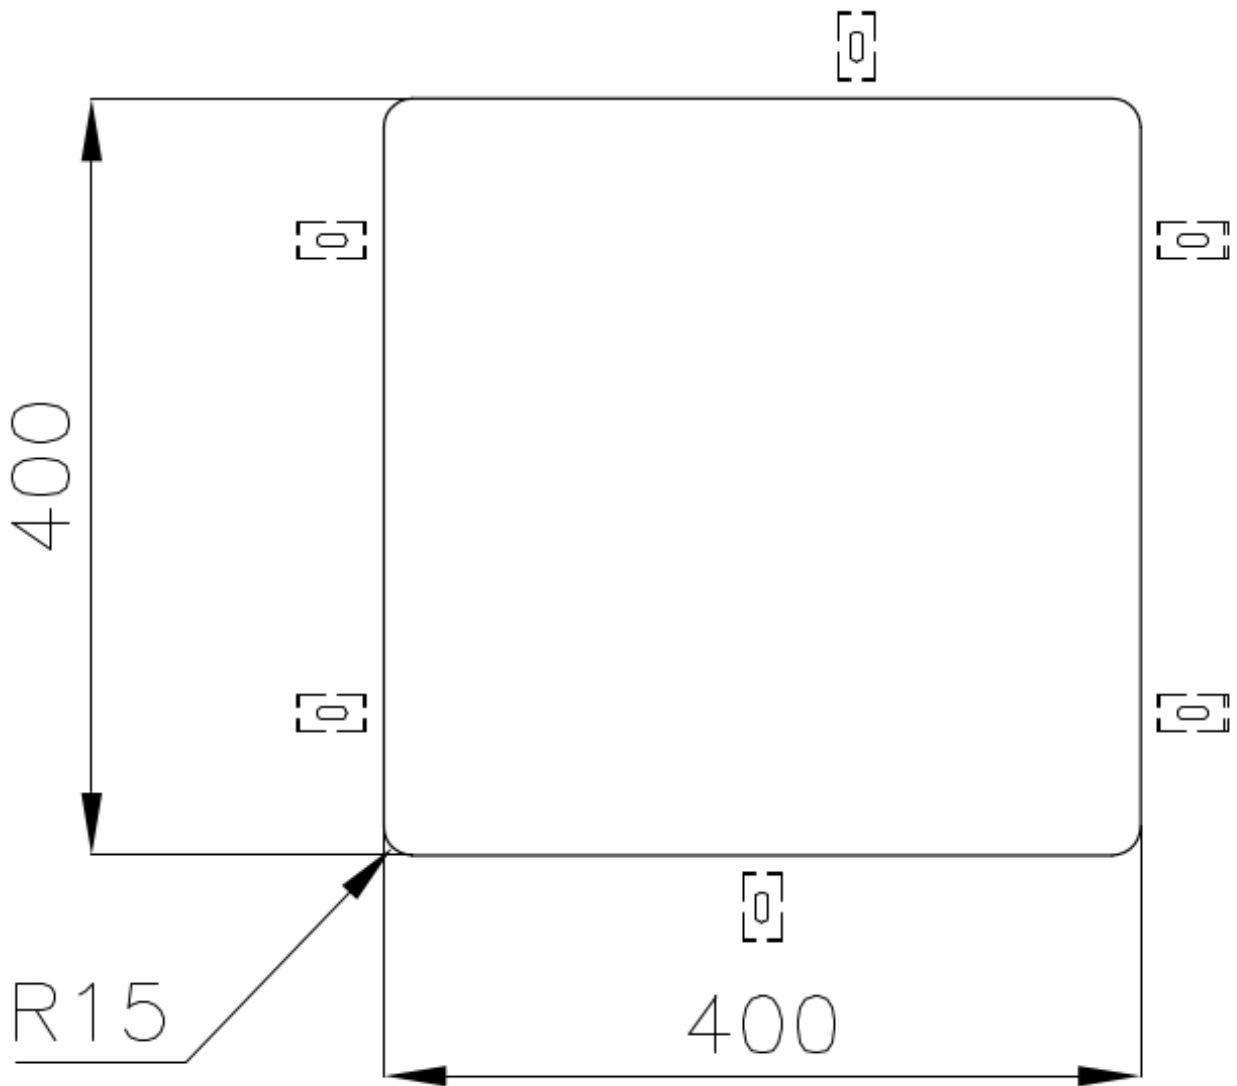

---

Bowl dimension 400 x 400 mm

---

Number of bowls 1 bowl

---

Waste fitting 3,5" drain

---

---

**High thickness** 1mm thick steel. A significant thickness, which guarantees the maximum sturdiness and durability.

---

**Perimetral overflow** The overflow is always a security on the Foster sinks that prevents the overflow of water in case of oversights. The perimeter drain solution improves aesthetics thanks to its square and essential shape.

## TECHNICAL DATA

Cut out size  
Dimensioni per foratura top